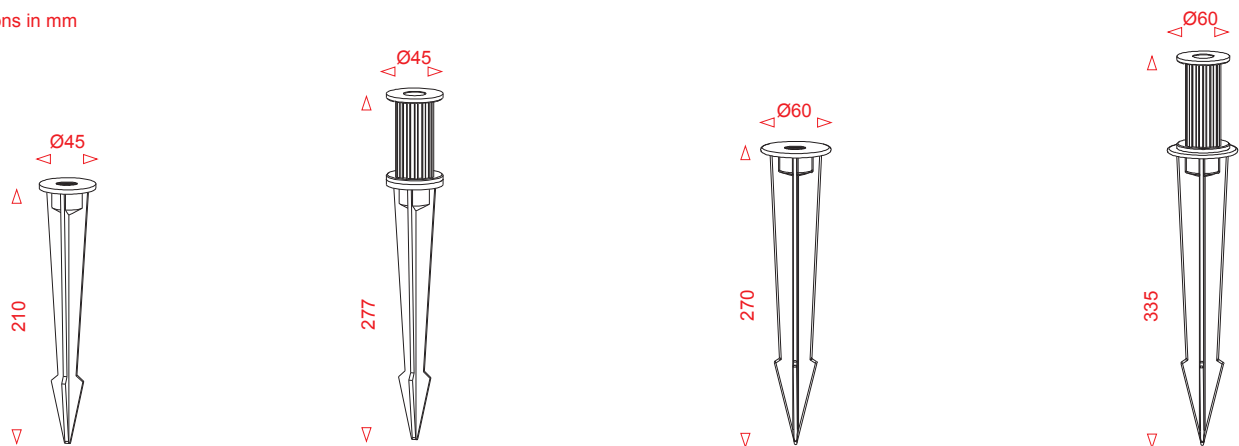

**Garden Spike-B**  
**270/45mm**

Ordernr: A9930013

Housing: die-casting aluminium  
Finishing: grey powdercoated

**Garden Spike-D**  
**332/60mm**

Ordernr: A9930015

Housing: die-casting aluminium  
Finishing: grey powdercoated

**Garden Spike-A**  
**210/45mm**

Ordernr: A9930012

Housing: die-casting aluminium  
Finishing: grey powdercoated

**Garden Spike-C**  
**265/60mm**

Ordernr: A9930014

Housing: die-casting aluminium  
Finishing: grey powdercoated

Dimensions in mm

Accessories