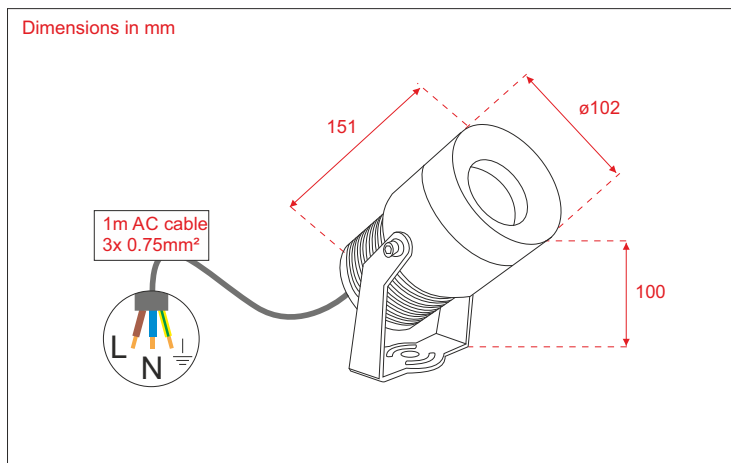

A0720081 Sesto-11 WW
11Watt Bridgelux COB-LED 650Lm 3000K

Lamptype: IP65 Garden spot
Reflector: 40° with homogeneous light beam
CRI: 80
Housing: solid aluminium grey powdercoated RAL9003
Weight: 1.4 Kg
Dimensions fixture: ϕ 102 x H100 x 151 mm
Classification: IP-65 Class I

Operating Power: 100-240VAC
Fixture included 100cm mounted AC-cable Neoprene H05RN-F 3x 0.75mm

Driver built-in	100V 240V DUAL 50/60Hz	650Lm	F mark
Outdoor	IP 65	Class I	Kg 1.4

Height	Sesto-11 WW (3000K) 40°	Diam.	Avg.	Nadir.E
0.5m		0.29m	2392 Lx	3495 Lx
1.0m		0.58m	598 Lx	874 Lx
1.5m		0.87m	266 Lx	388 Lx
2.0m		1.17m	150 Lx	218 Lx
2.5m		1.46m	108 Lx	158 Lx
3.0m		1.75m	66 Lx	97 Lx