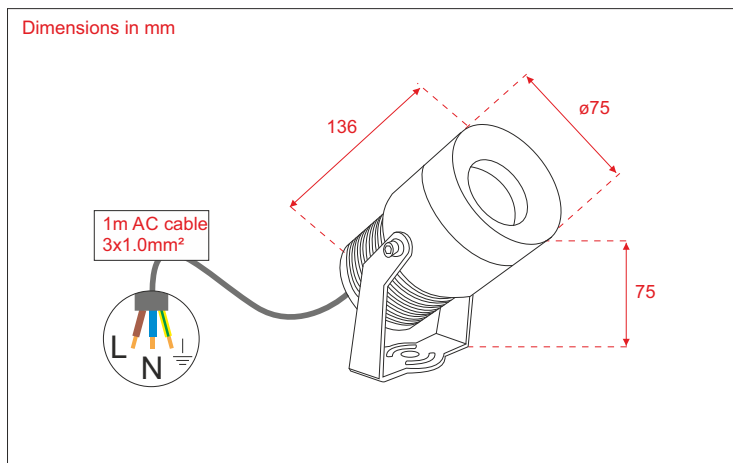

A0720080 Sesto-7WW
 7Watt Bridgelux COB-LED 390Lm 3000K
 Grey Housing

Lamptype: recessed down-light
 Lightbeam: 31.6° with homogeneous light beam
 Equivalent Luminous Flux: eff 368.41Lm
 Pf: 0.834
 CRI: 80
 Housing: solid Aluminium grey powdercoated RAL9003
 Weight: 1 Kg
 Dimensions fixture: $\phi 75$ x H75 x 136 mm
 Classification: IP-65 Class I

Operating Power: 100-240VAC
 Power consumption: 7.56W / 0.411A
 Fixture included 100cm mounted AC-cable Neoprene H05RN-F 3x1mm
 Spike included.

Driver built-in	100V 240V DUAL 50/60Hz	390Lm	F mark
Outdoor	IP 65	Class I	Kg 1

Height	Sesto-7 WW (3000K) 31.6°	Diam.	Avg.	Nadir.E
0.5m		0.28m	2182 Lx	3266 Lx
1.0m		0.57m	545 Lx	816 Lx
1.5m		0.85m	242 Lx	363 Lx
2.0m		1.13m	136 Lx	204 Lx
2.5m		1.41m	99 Lx	148 Lx
3.0m		1.69m	61 Lx	91 Lx